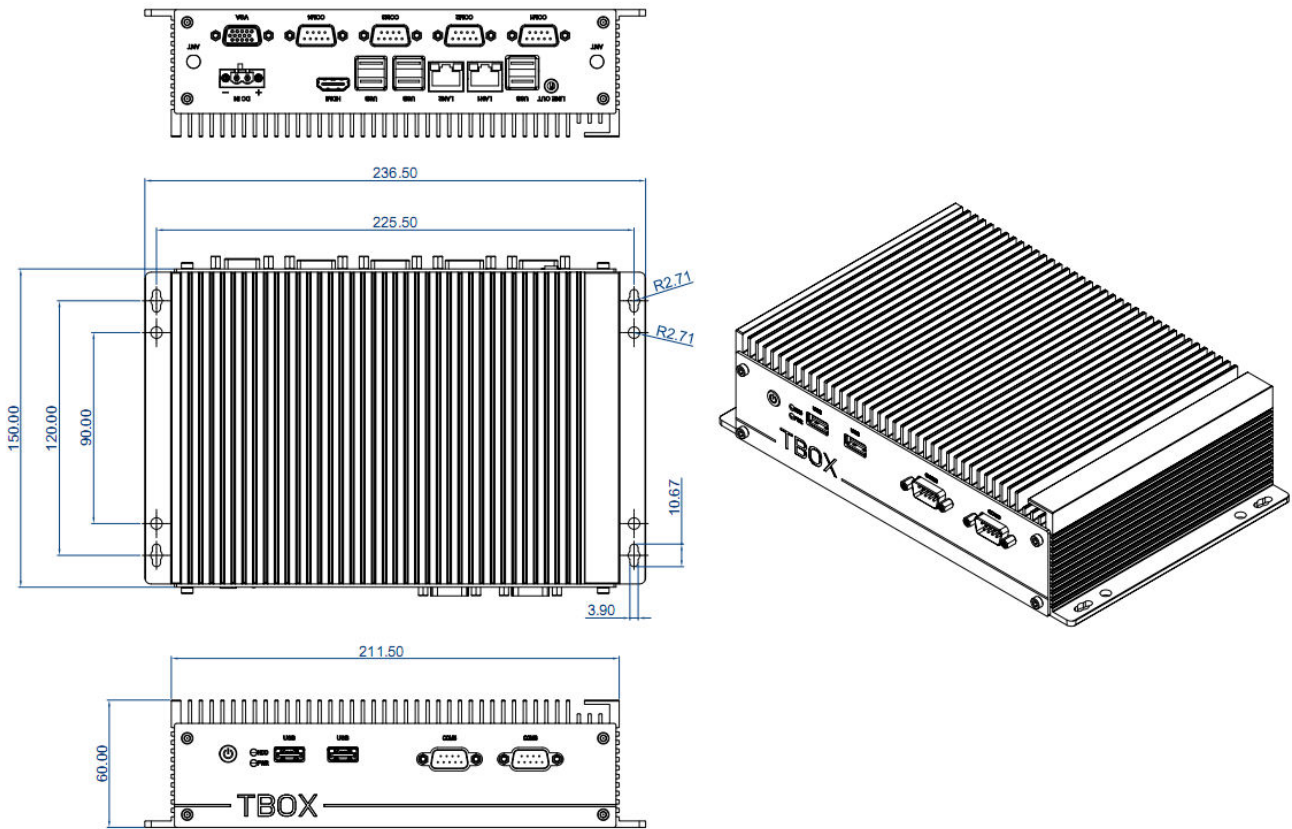

Dimension

Ordering information

Part no.	Description
TBOX-12800	Intel Whiskey Lake Celeron 4205U, 2 RJ45, 4 USB3.0, 4 USB2.0, 6 RS232, 1 HDMI, 1 VGA, Line-out, DC 9~24V
TBOX-12810	Intel Whiskey Lake Core i3-8145U, 2 RJ45, 4 USB3.0, 4 USB2.0, 6 RS232, 1 HDMI, 1 VGA, Line-out, DC 9~24V
TBOX-12820	Intel Whiskey Lake Core i5-8265U, 2 RJ45, 4 USB3.0, 4 USB2.0, 6 RS232, 1 HDMI, 1 VGA, Line-out, DC 9~24V
TBOX-12830	Intel Whiskey Lake Core i7-8565U, 2 RJ45, 4 USB3.0, 4 USB2.0, 6 RS232, 1 HDMI, 1 VGA, Line-out, DC 9~24V
	Memory: SO-DIMM, DDR4, <u>4GB/8GB/16GB</u>
	mSATA SSD: <u>32GB/64GB/128GB/256GB/512GB</u>
	2.5" SATA SSD: <u>64GB/128GB/256GB/512GB/1TB</u>
	2.5" HDD: <u>1TB/2TB/4TB</u>
	Wi-Fi module, with Antenna
	Wi-Fi module with BT integrated, with antenna
	All network 4G module, with Antenna
	Din 35 mount clip (2 set per unit)

Packing List

- 1 unit standard Product
- 1 set 60W PSU (Power supply)
- 1 set Power Cable & Plug