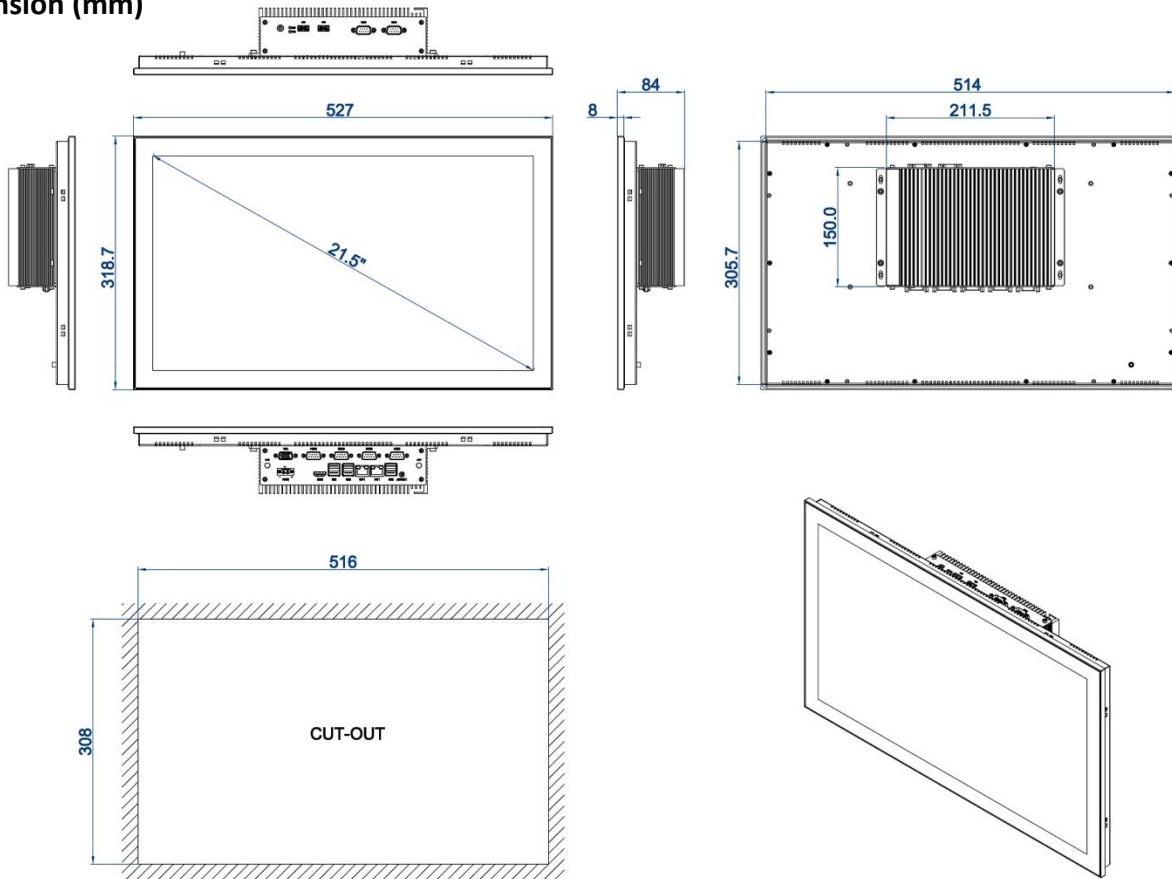

Power input	DC 9~24V
Power consumption	Around 45W
EMC	CE/FCC Class A

Dimension (mm)

Ordering info.

Part no.	Description
PPC-215-W0-CT	21.5", 1920 * 1080, Celeron 4205U, Pcap. touch, 2*GLAN, 8*USB, 6*COM, 1*HDMI, 1*VGA, Line-out, DC 9~24V
PPC-215-W1-CT	21.5", 1920 * 1080, Core i3-8145U, Pcap. touch, 2*GLAN, 8*USB, 6*COM, 1*HDMI, 1*VGA, Line-out, DC 9~24V
PPC-215-W2-CT	21.5", 1920 * 1080, Core i5-8265U, Pcap. touch, 2*GLAN, 8*USB, 6*COM, 1*HDMI, 1*VGA, Line-out, DC 9~24V
PPC-215-W3-CT	21.5", 1920 * 1080, Core i7-8565U, Pcap. touch, 2*GLAN, 8*USB, 6*COM, 1*HDMI, 1*VGA, Line-out, DC 9~24V
PPC-215-W0-RT	21.5", 1920 * 1080, Celeron 4205U, Resistive touch, 2*GLAN, 8*USB, 6*COM, 1*HDMI, 1*VGA, Line-out, DC 9~24V
PPC-215-W1-RT	21.5", 1920 * 1080, Core i3-8145U, Resistive touch, 2*GLAN, 8*USB, 6*COM, 1*HDMI, 1*VGA, Line-out, DC 9~24V
PPC-215-W2-RT	21.5", 1920 * 1080, Core i5-8265U, Resistive touch, 2*GLAN, 8*USB, 6*COM, 1*HDMI, 1*VGA, Line-out, DC 9~24V
PPC-215-W3-RT	21.5", 1920 * 1080, Core i7-8565U, Resistive touch, 2*GLAN, 8*USB, 6*COM, 1*HDMI, 1*VGA, Line-out, DC 9~24V
-4G / -8G / -16G	Memory: SO-DIMM, DDR4, <u>4GB/8GB/16GB</u> Memory
-64GS / -128GS / -256GS / -512GS	mSATA SSD: <u>64GB/128GB/256GB/512GB</u> 2.5" SATA SSD: <u>256GB/512GB</u> 2.5" HDD: <u>1TB/2TB/4TB</u>
TBOX-WIFI	Wi-Fi module, with Antenna
TBOX-WiBlu	Wi-Fi with BT integrated module, with Antenna
EC25-AU-PCKit	All network 4G/LTE module, With Antenna
TA-VESAB1	Additional VESA bracket for VESA mounting